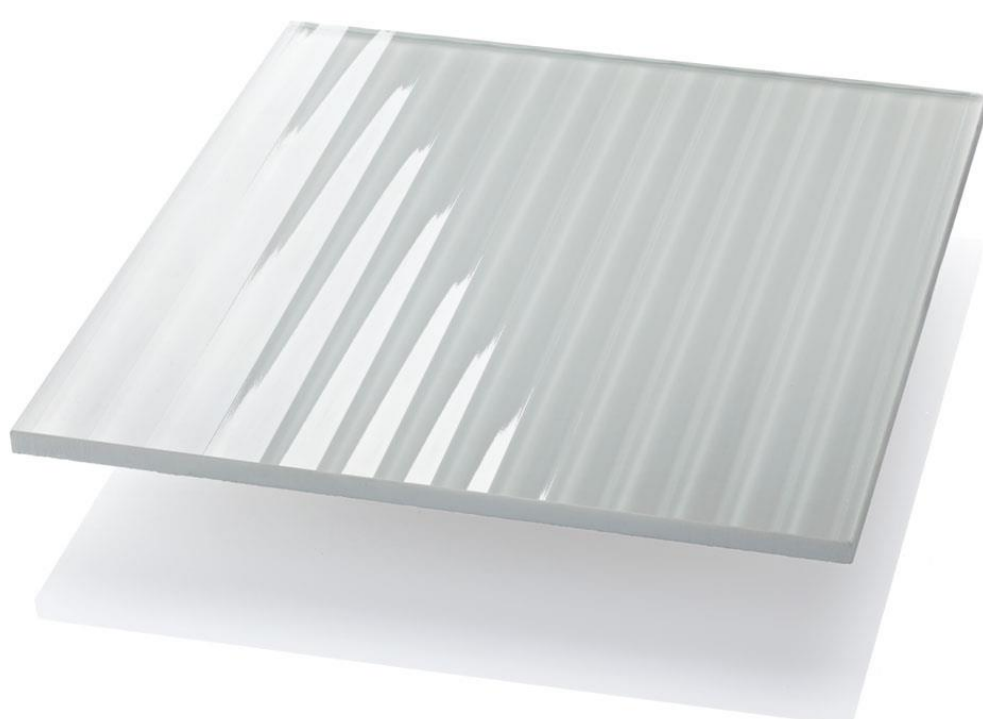

GLAMOUR ICE PRO

Data sheet

External dimensions available (cm)	285L X 195P X 296H 285L X 285P X 306H
Voltage	400 VAC 3P+N+PE
Max consumption in kw	2
Technical specification	Ice room
Temperature	5 – 15°C
Cooling	Cooling machine and ice maker
Lighting	Blue LED ceiling light (on the ceiling) + 2 blue LED SPOT over the ice basin
Music kit	Integrated music kit with present selection of Spa Music by Starpool and audio MP3 player, optional Bluetooth technology
Seating	Ecostone ton sur ton
Ice basin / seating legs / columns	Anodized aluminum silver / gold
Frame / door	Door in tempered crystal, thk. 10 mm. Door width 87 cm. Handle: steel / steel
Structure	Walls in an aluminum self-supporting structure, mountable in construction site (minimum thickness 8,1 cm, U=0.49 W/m2K)

Fittings

EcoStone white

Walls and seating in white ecostone

EcoStone black

Walls and seating in black ecostone

Optical white

Walls of white back-painted fluted crystal seating in white ecostone

Optical black

Walls of black back-painted fluted crystal seating in black ecostone
