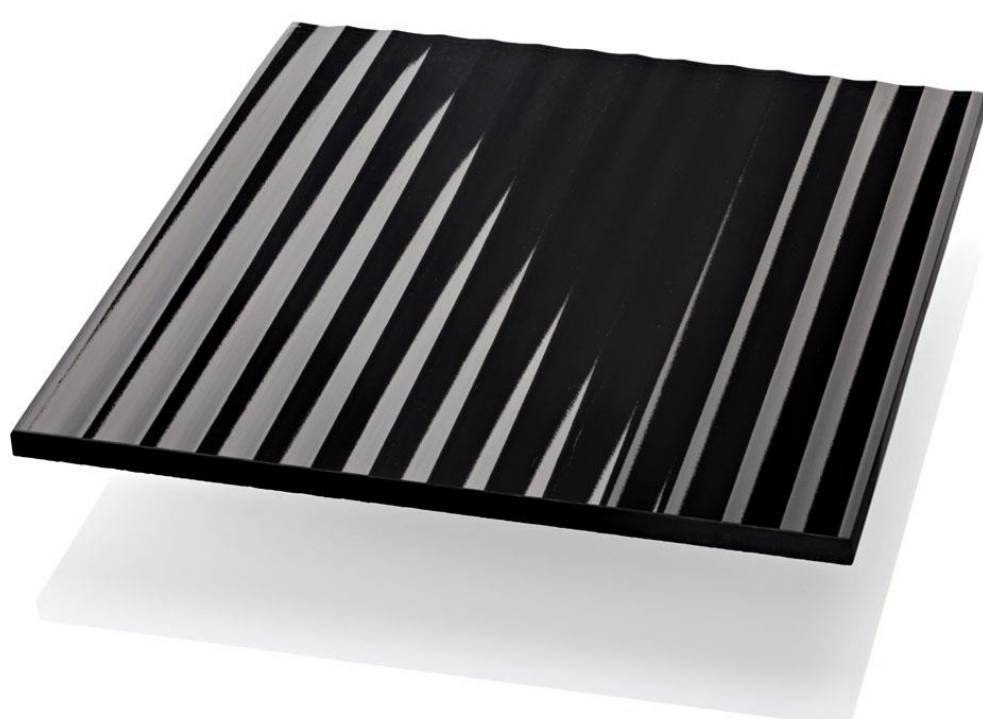

GLAMOUR ICE PRO

Data sheet

External dimensions available (cm)	285L X 195P X 296H 285L X 285P X 306H
Voltage	400 VAC 3P+N+PE
Max consumption in kw	2
Technical specification	Ice room
Temperature	5 – 15°C
Cooling	Cooling machine and ice maker
Lighting	Blue LED ceiling light (on the ceiling) + 2 blue LED SPOT over the ice basin
Music kit	Integrated music kit with present selection of Spa Music by Starpool and audio MP3 player, optional Bluetooth technology
Seating	Ecostone ton sur ton
Ice basin / seating legs / columns	Anodized aluminum silver / gold
Frame / door	Door in tempered crystal, thk. 10 mm. Door width 87 cm. Handle: steel / steel
Structure	Walls in an aluminum self-supporting structure, mountable in construction site (minimum thickness 8,1 cm, U=0.49 W/m2K)

Fittings

EcoStone white

Walls and seating in white ecostone

EcoStone black

Walls and seating in black ecostone

Optical white

Walls of white back-painted fluted crystal seating in white ecostone

Optical black

Walls of black back-painted fluted crystal seating in black ecostone
