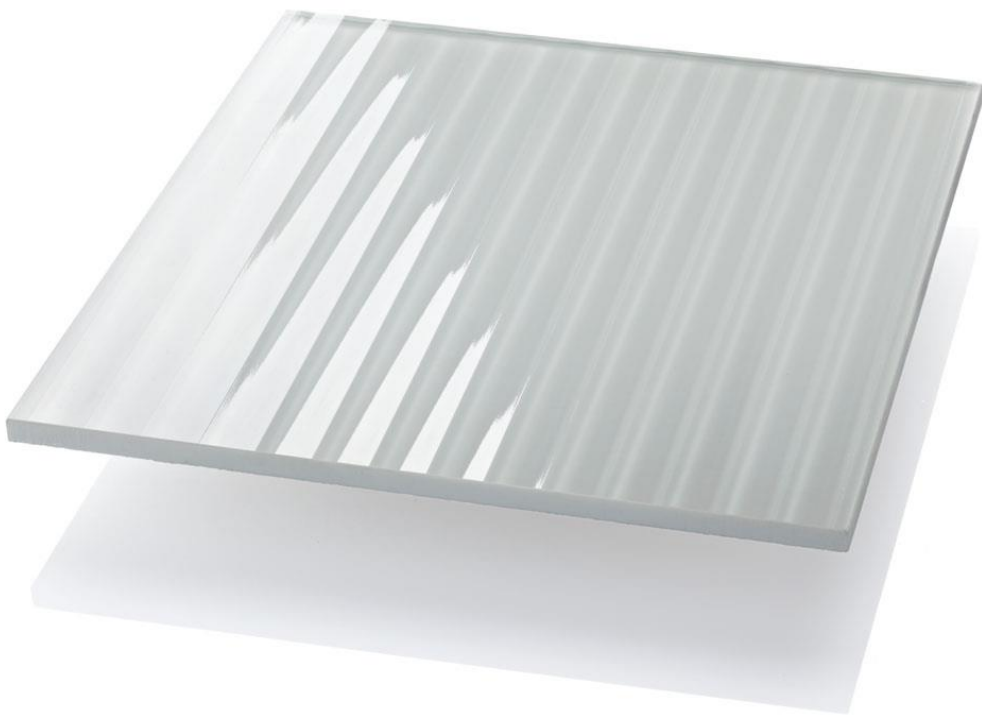

GLAMOUR STEAM PRO

Data sheet

External dimensions available (cm)	195L X 105P X 243H 195L X 195P X 243H 285L X 195P X 243H 285L X 285P X 243H 375L X 195P X 243H 375L X 285P X 243H 375L X 375P X 243H *the glazed front of the Vision version can measure up to a maximum of 285 cm
Voltage	400 VAC 3P+N+PE
Max consumption in kw	6,5 – 18,5
Temperature	43 – 45°C
Relative humidity	98%
Heating	Patented AirSteamSystem (with automatic introduction of aroma)
Lighting	White LED ceiling light
Music kit	Integrated music kit with present selection of spa music by starpool and audio mp3 player, optional bluetooth technology
Seating	Ecostone ton sur ton
Steam cylinder / seating legs / columns	Anodized aluminum silver / gold
Frame / door	Door in tempered crystal, thk. 10 mm. Door width 87 cm. Handle: steel / steel
Structure	Walls in an aluminum self-supporting structure, mountable in construction site (minimum thickness 8,1 cm, U=0.49 W/m2K)

Fittings

EcoStone white

Walls and seating in white ecostone

EcoStone black

Optical white

Walls of white back-painted fluted crystal
seating in white ecostone

Optical black

Walls of black back-painted fluted crystal
seating in black ecostone
