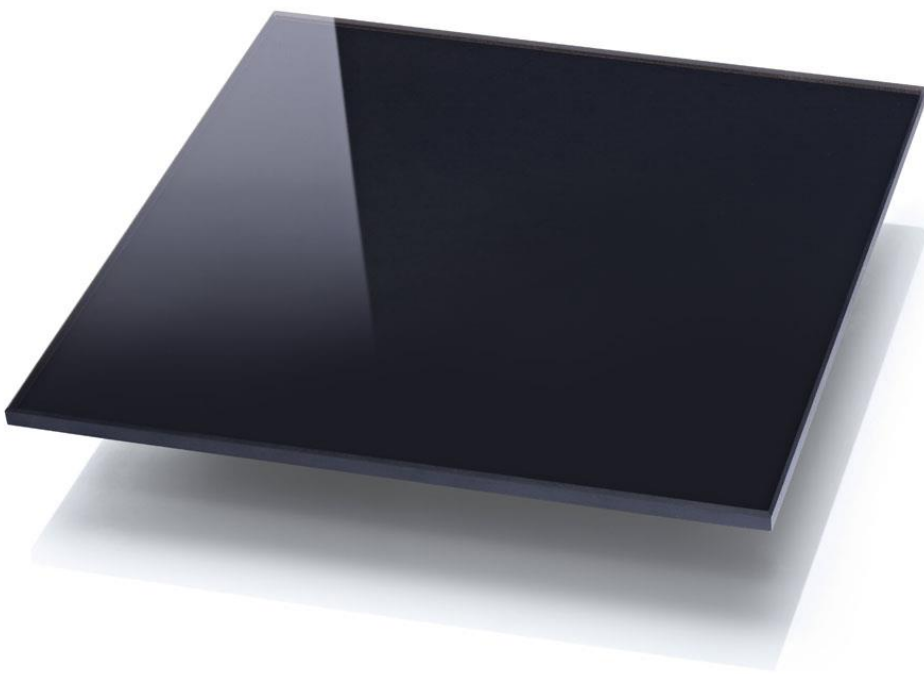

Crystal black

Walls of black back-painted crystal seating in black solid surface