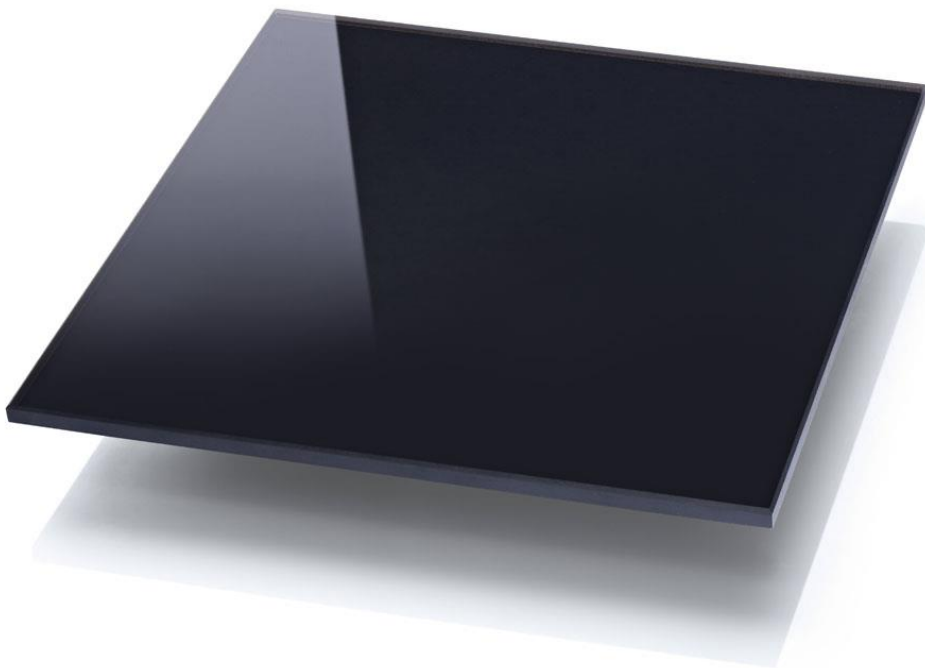

SWEET MEDITERRANEAN PRO

Data sheet

External dimensions available (cm)	195L X 195P X 233H 285L X 195P X 233H 285L X 285P X 233H 375L X 195P X 233H 375L X 285P X 233H 375L X 375P X 233H *the glazed front of the Vision version can measure up to a maximum of 285 cm
Voltage	400 VAC 3P+N+PE
Max consumption in kw	7,2 – 9,7
Temperature	45 – 50°C
Relative humidity	55 – 65%
Heating	Wall radiation and convection from electrical stove (with automatic introduction of aroma)
Lighting	RGB LED bar (on the ceiling and behind the seating)
Music kit	Integrated music kit with present selection of Spa Music by Starpool and audio MP3 player, optional Bluetooth technology.
Seating / stove cover	Solid surface
Frame / door	Door in tempered crystal, thk. 10 mm. Door width 87 cm. Handle: steel / steel

Fittings

Crystal white

Walls of white back-painted crystal
seating in white solid surface

Crystal black

Walls of black back-painted crystal
seating in black solid surface

Luxury Calacatta

Walls of Calacatta marble
seating in white solid surface

Luxury Eramosa

Walls of Eramosa marble
seating in black solid surface
