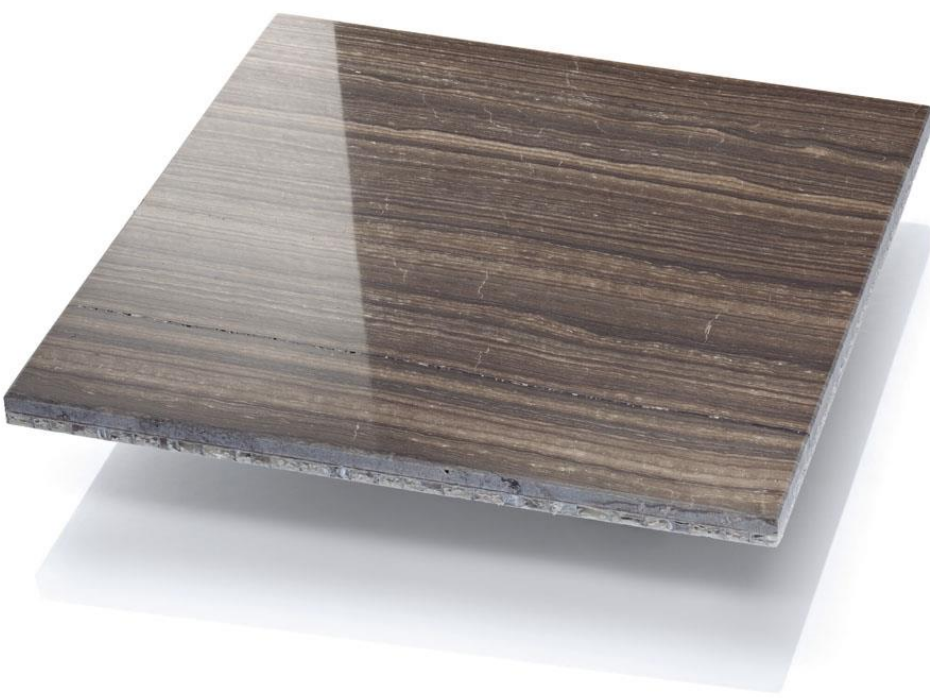

SWEET MEDITERRANEAN PRO

Data sheet

External dimensions available (cm)	195L X 195P X 233H 285L X 195P X 233H 285L X 285P X 233H 375L X 195P X 233H 375L X 285P X 233H 375L X 375P X 233H *the glazed front of the Vision version can measure up to a maximum of 285 cm
Voltage	400 VAC 3P+N+PE
Max consumption in kw	7,2 – 9,7
Temperature	45 – 50°C
Relative humidity	55 – 65%
Heating	Wall radiation and convection from electrical stove (with automatic introduction of aroma)
Lighting	RGB LED bar (on the ceiling and behind the seating)
Music kit	Integrated music kit with present selection of Spa Music by Starpool and audio MP3 player, optional Bluetooth technology.
Seating / stove cover	Solid surface
Frame / door	Door in tempered crystal, thk. 10 mm. Door width 87 cm. Handle: steel / steel

Fittings

Crystal white

Walls of white back-painted crystal
seating in white solid surface

Crystal black

Walls of black back-painted crystal
seating in black solid surface

Luxury Calacatta

Walls of Calacatta marble
seating in white solid surface

Luxury Eramosa

Walls of Eramosa marble
seating in black solid surface
