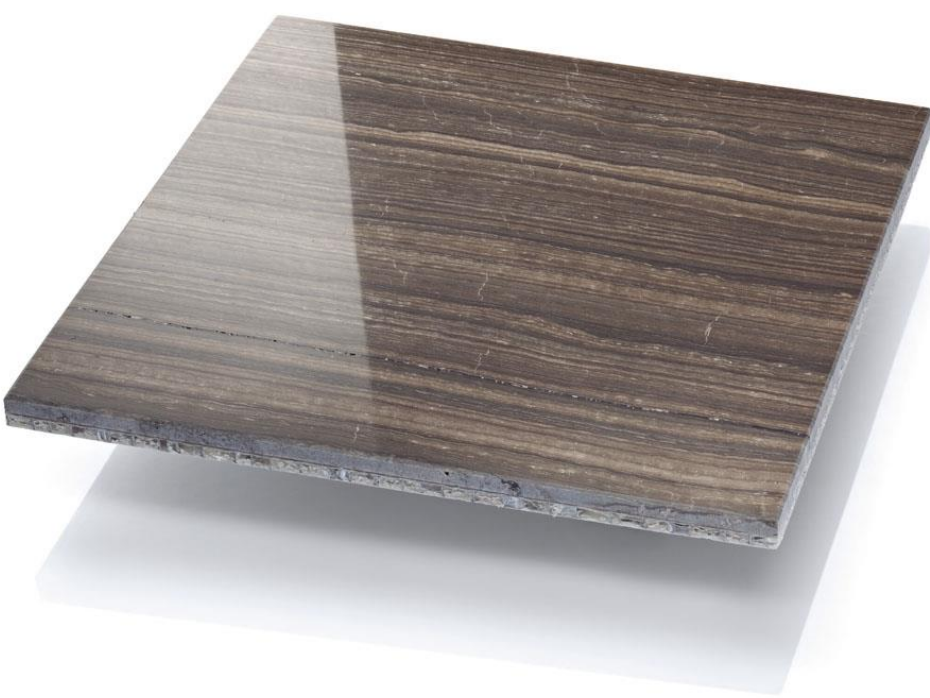

Seating / steam cylinder

In solid surface

Frame / door

Door in tempered crystal, thk. 10 mm.
Door width 87 cm.
Handle: steel / steel

Fittings

Crystal white

Walls of white back-painted crystal, seating and floor in white solid surface

Crystal black

Walls of black back-painted crystal, seating and floor in black solid surface

Luxury Calacatta

Walls of calacatta marble,
seating and floor in white solid surface

Luxury Eramosa

Walls of eramosa marble,
seating and floor in black solid surface
