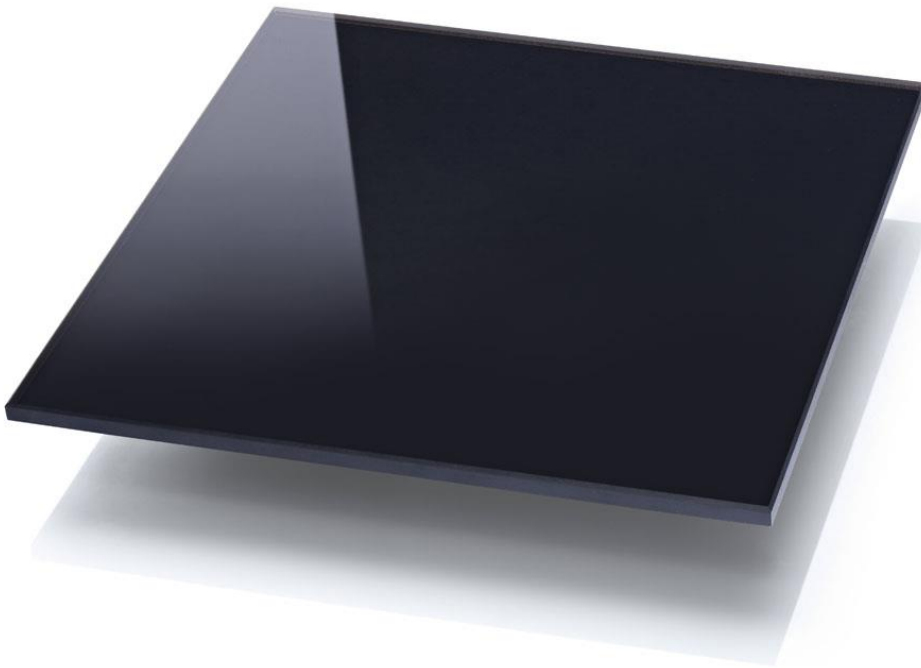

Crystal black

Walls of black back-painted crystal, seating and floor in black solid surface

---