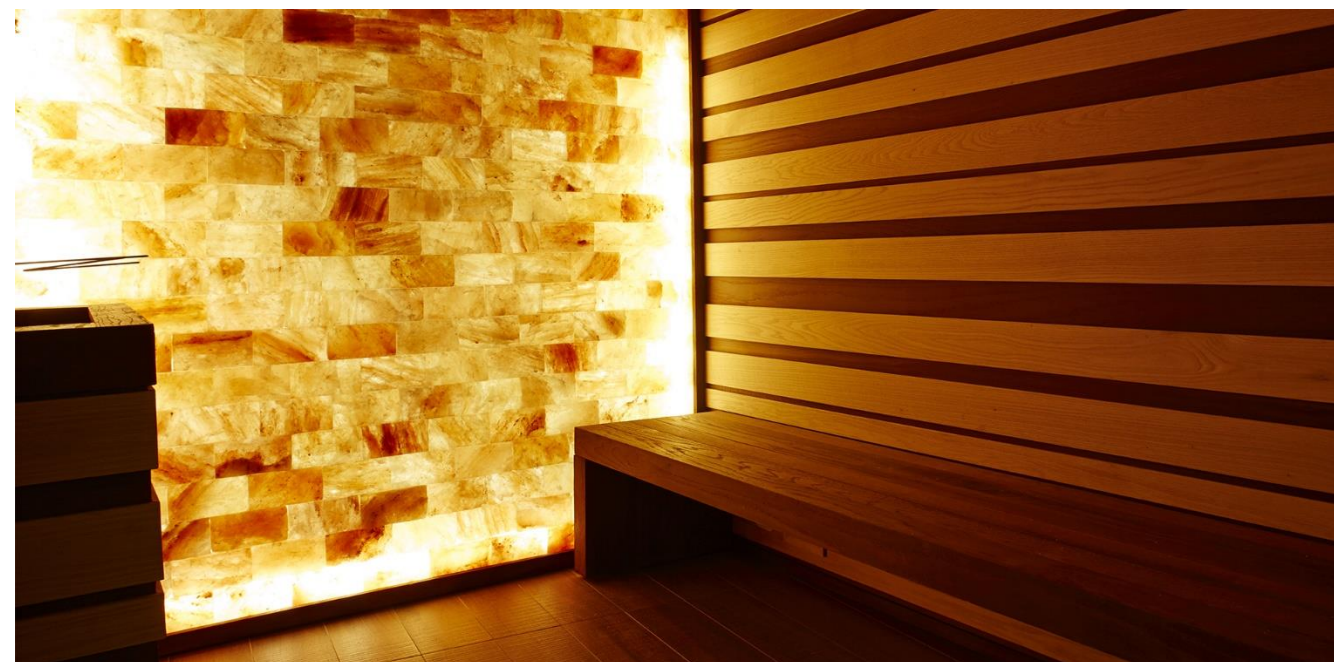

Salt Sauna

With its simple but decisive character, **Salt Sauna** by Starpool can be seamlessly integrated into any environment.

Natural materials such as **mineral salt** and **oak wood** melt into a harmonious, **friendly and seductive array**.

The Beauty of the Salt Sauna

Salt Saunas provide a unique, multi-sensory relaxation experience, right in your home or commercial property.

The natural outlook and relatively moderate temperature of salt saunas create the sensation that you're by the sea while rejuvenating your skin and positively impacting your breathing.