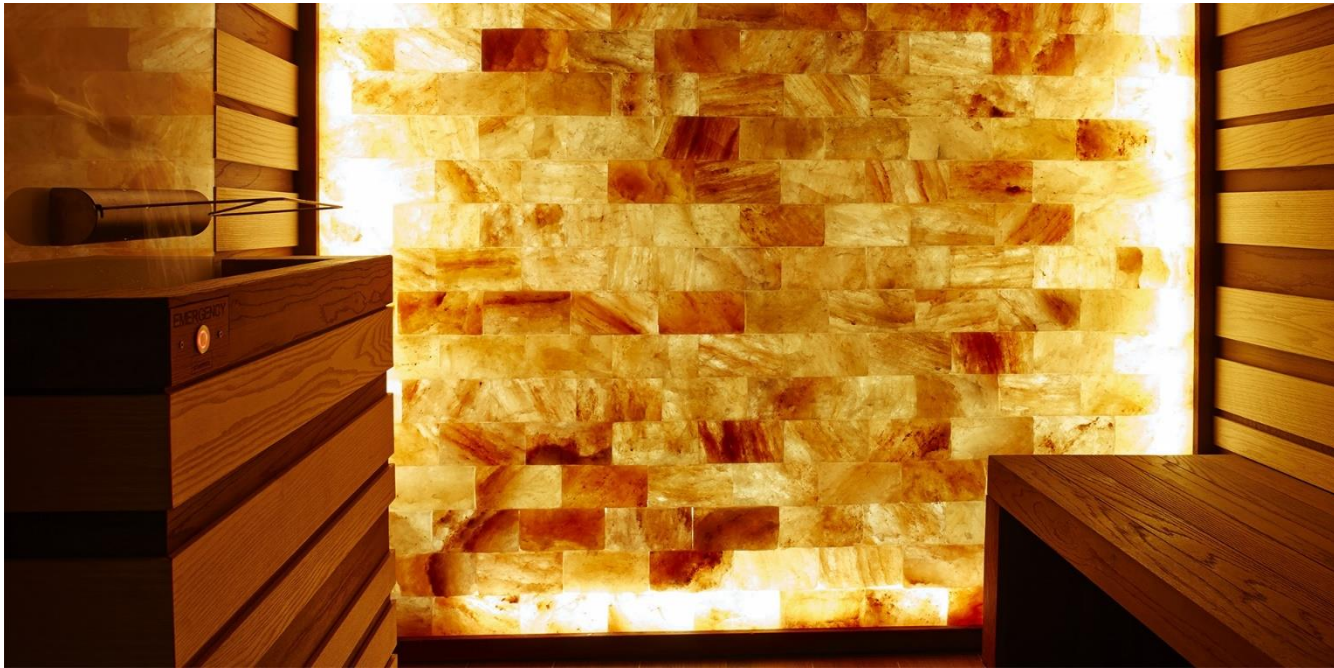

Salt Sauna

With its simple but decisive character, **Salt Sauna** by Starpool can be seamlessly integrated into any environment.

Natural materials such as **mineral salt** and **oak wood** melt into a harmonious, **friendly and seductive array**.

The utility of sauna heat, which thanks to the internal stove regulates the intensity of temperature (50 – 60°C) and humidity (20%) allows for a microclimate suitable for natural ionization process of mineral salt—colours, lights, aromas and fragrances for a mix of regenerated and sensory elements.

The Beauty of the Salt Sauna

Salt Saunas provide a unique, multi-sensory relaxation experience, right in your home or commercial property.

The natural outlook and relatively moderate temperature of salt saunas create the sensation that you're by the sea while rejuvenating your skin and positively impacting your breathing.